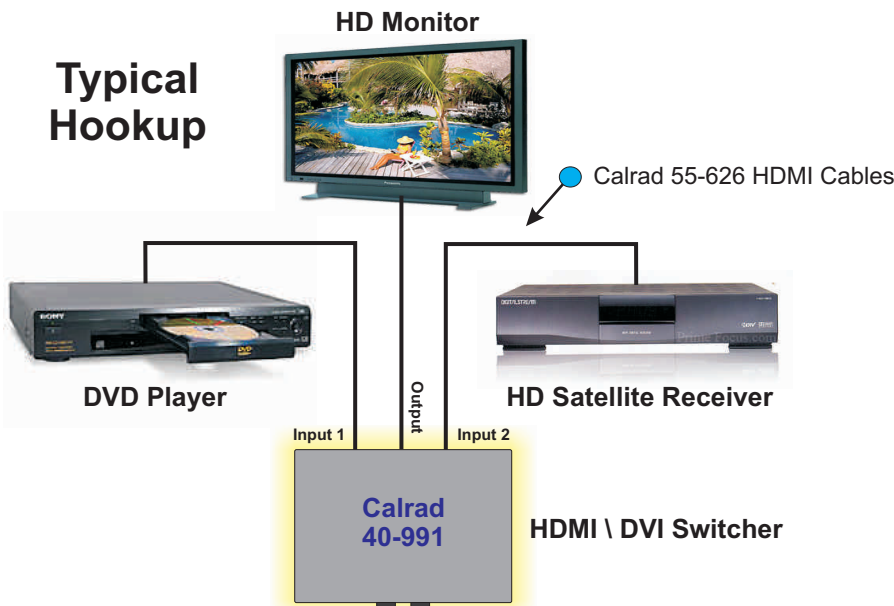

Features

- 2 Inputs to 1 Output, the signal is passive from inputs to outputs only
- Compact size plug and play installation
- Small Compact metal case
- Supports HDTV 480P, 720P, 1080I, 1080P, 7.1 Digital Audio, CEC codes
- Passive design no power required
- Switch DVI-D digital signals only, using Calrad 35 series adapters

**35 Series
HDMI \ DVI Adapters**

Calrad 35-711
HDMI Female
to DVI-D Male
Adapter

Calrad 35-712
HDMI Male to
DVI-D Female
Adapter

**Typical
Hookup**

Calrad 35-716
6" adapter cable DVI-D
Female to HDMI Male
Adapter

Calrad 35-715
6" adapter cable DVI-D
Male to HDMI Female
Adapter

Specifications:

Switching: Locking Shadow style push button switches
Frequency Bandwidth: 1.65 Gbps
Supporting Graphic Resolutions: Supports HDTV resolution of 480p, 720p, 1080i and 1080p & Supports VGA, SVGA, SXGA(1280x1024), UXGA(1600x1200) and 1920x1200.
Connectors: Female 19 pin HDMI Gold plated jacks x 3
Size: Length: 5.25", Width: 4.5", Height: 1.25"
Weight: (.3 lbs)